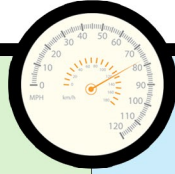

# Speed Conversion Chart

## Miles Per Hour To Kilometers Per Hour

**MPH**

**KM/H**

5

8.0

10

16.1

15