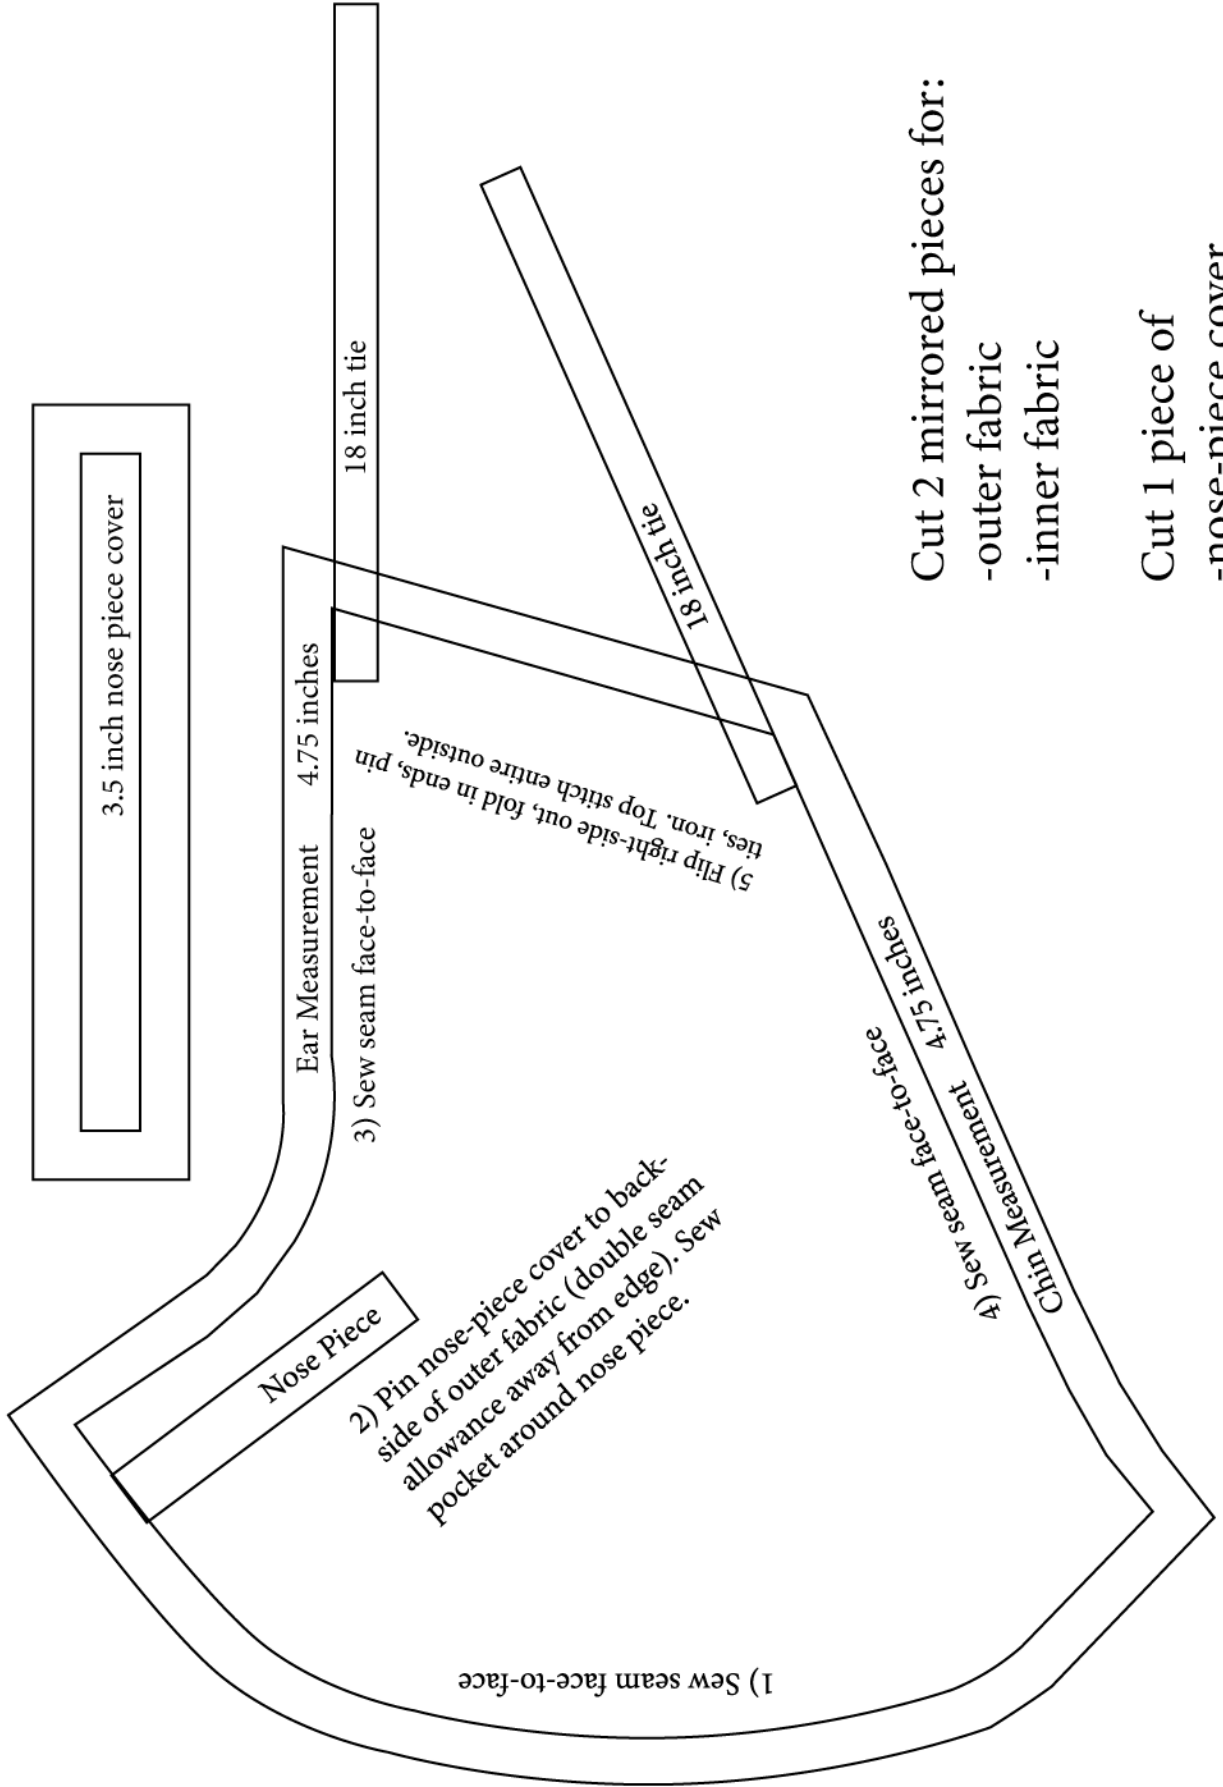

3 Inches

Cut 2 mirrored pieces for:

-outer fabric

-inner fabric

Cut 1 piece of

-nose-piece cover