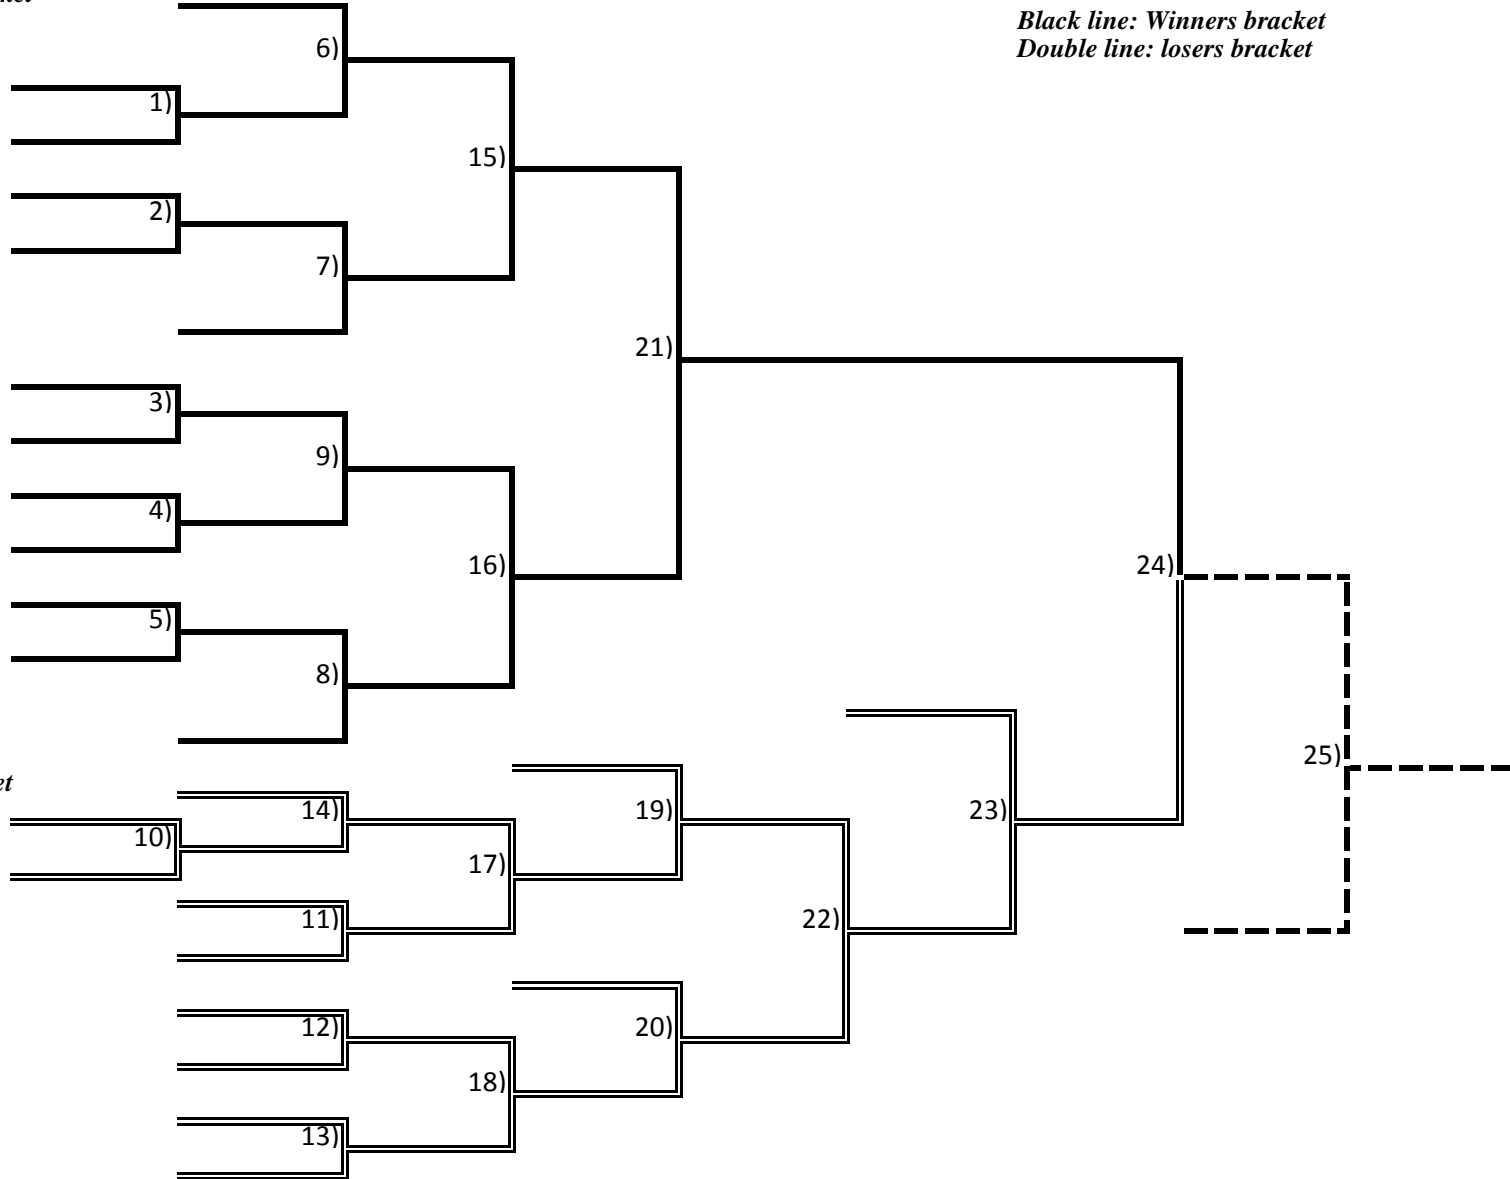

# 13 team double elimination bracket

Winners Bracket

Black line: Winners bracket  
Double line: losers bracket

Losers Bracket

\*Only if winners' bracket finalist loses against losers' bracket finalist in first match